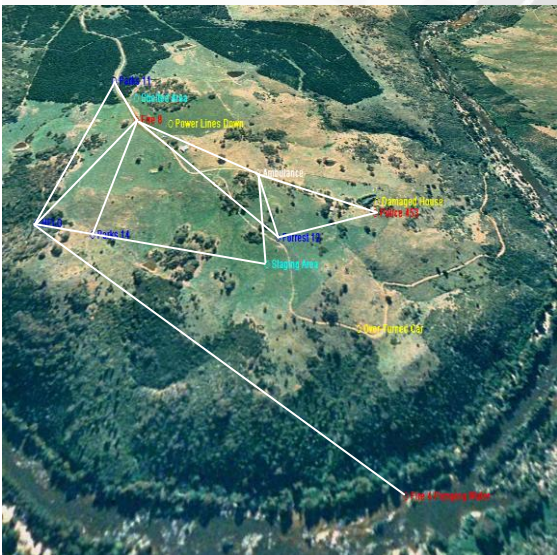

Using the Crescendo radio modems the emergency services can now use their private mobile data network to supplement existing voice systems and provide 2D and 3D visualisation of the emergency resources and emergency area.

The RF Innovations Crescendo VHF data radio is connected to an Australian Technology Information (ATI) in-vehicle data and information system fitted to all emergency vehicles. The central coordination centre has the capability to receive real-time GPS location of vehicles, points of interest and even jpeg pictures.

The biggest problem with coordinating an emergency response is that they are at a different location each time, and often many kilometres from the nearest infrastructure. To counter this problem the data network can operate without fixed infrastructure. The in-vehicle information system uses the Crescendo RF status outputs to coordinate the network minimizing data collisions and to maintain vehicles that can operate as end nodes as well as store-and-forward repeaters.

Utilising the 5 Watt output power and multiple mobile store-and-forward repeaters the network can cover geographic regions far greater than traditional fixed systems.

The system also utilises the radio's in-built Forward Error Correction to minimise the need for application retries and assist in maintaining synchronisation of the flexible network structure through deterministic message timing.

RFInnovations

RFInnovations Pty Ltd

ABN 97 065 523 579

22 Boulder Road Malaga 6090
Western Australia

Telephone: +61 8 9209 0900

Facsimile: +61 8 9248 2833

Email: sales@rfinnovations.com.au

Web: www.rfinnovations.com.au

STI-GLOBAL GROUP

Offices: ★ Sydney ★ Perth ★ Madrid